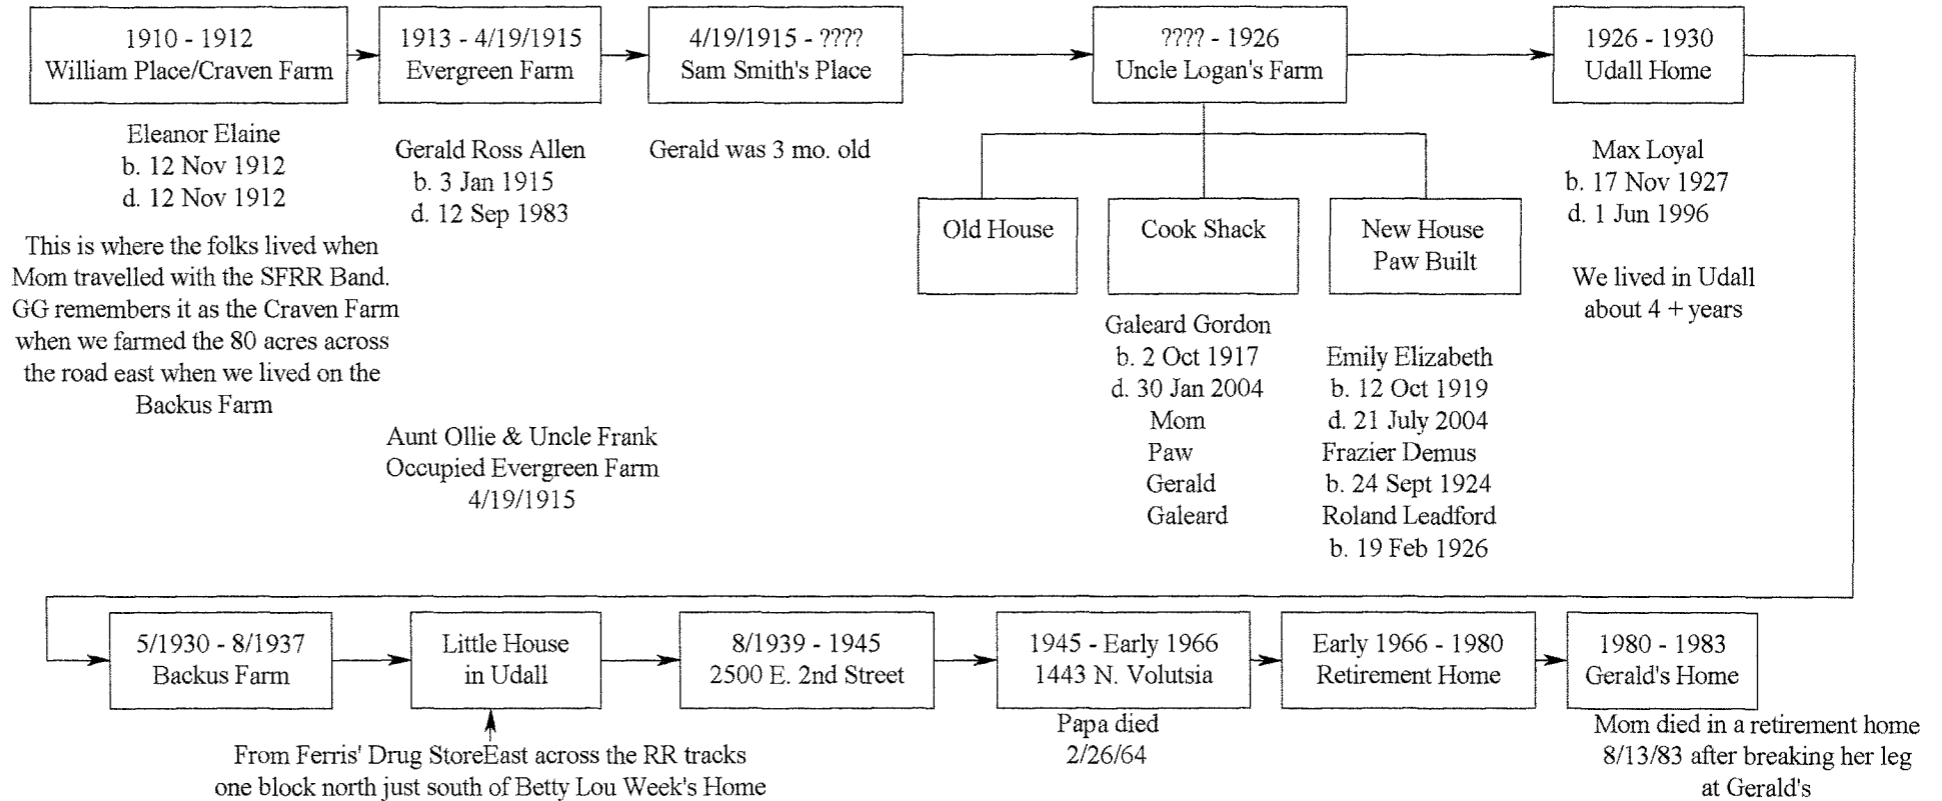

Draft #6

Allen Homes

Married: 24 March 1910  
 Mark L. Allen  
 b. 9/4/1886  
 d. 2/26/1964  
 Olive Blanche Rutter  
 b. 3/18/1889  
 d. 8/13/1983

Emily's notes started  
 this day 14 Nov 1996  
 @ request of Roland

Gerald Died 13 Sep 1983  
 Max Died 1 Jun 1966  
 Galeard Died 20 Jan 2004  
 Emily Died 21 Jul 2004

Emily @ Sand Creek	Emily @ Bushnell School
Emily was 6 yrs old	7th grade 1931 - 1932
Went to 2nd Grade	8th grade 1932 - 1933
Mrs. Nellis	
2nd gr. 1926 - 1927	Udall High School
3rd gr. 1927 - 1928	Freshman 1933 - 1934
4th gr. 1928 - 1929	Sophomore 1934 - 1935
5th gr. 1929 - 1930	Junior 1935 - 1936
6th gr. 1930 - 1931	Senior 1936 - 6/1937